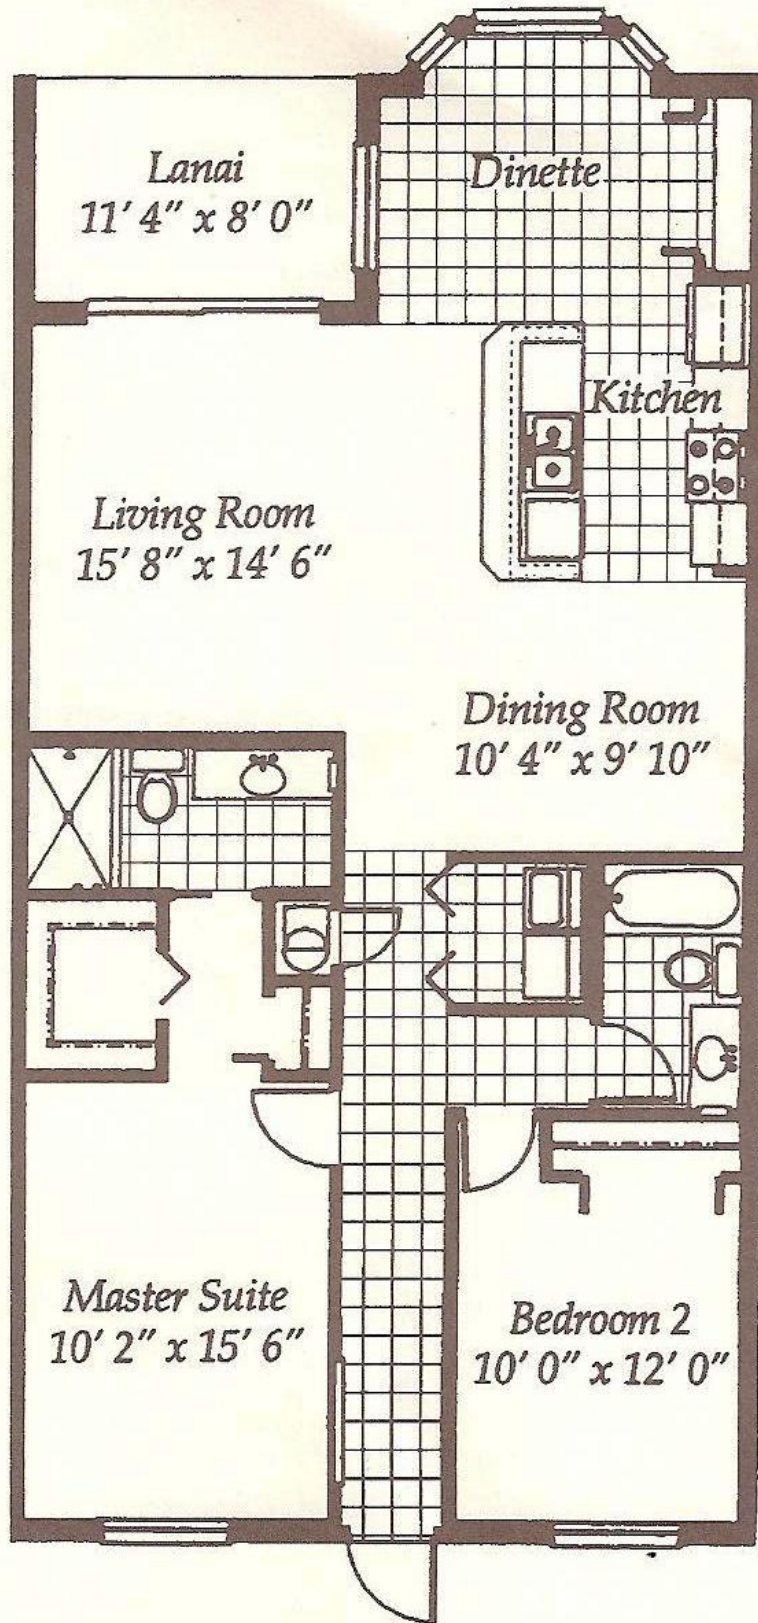

Devonwood

Square	Living Area	1242	Footage
	Lanai	96	
	Total Area	1338	