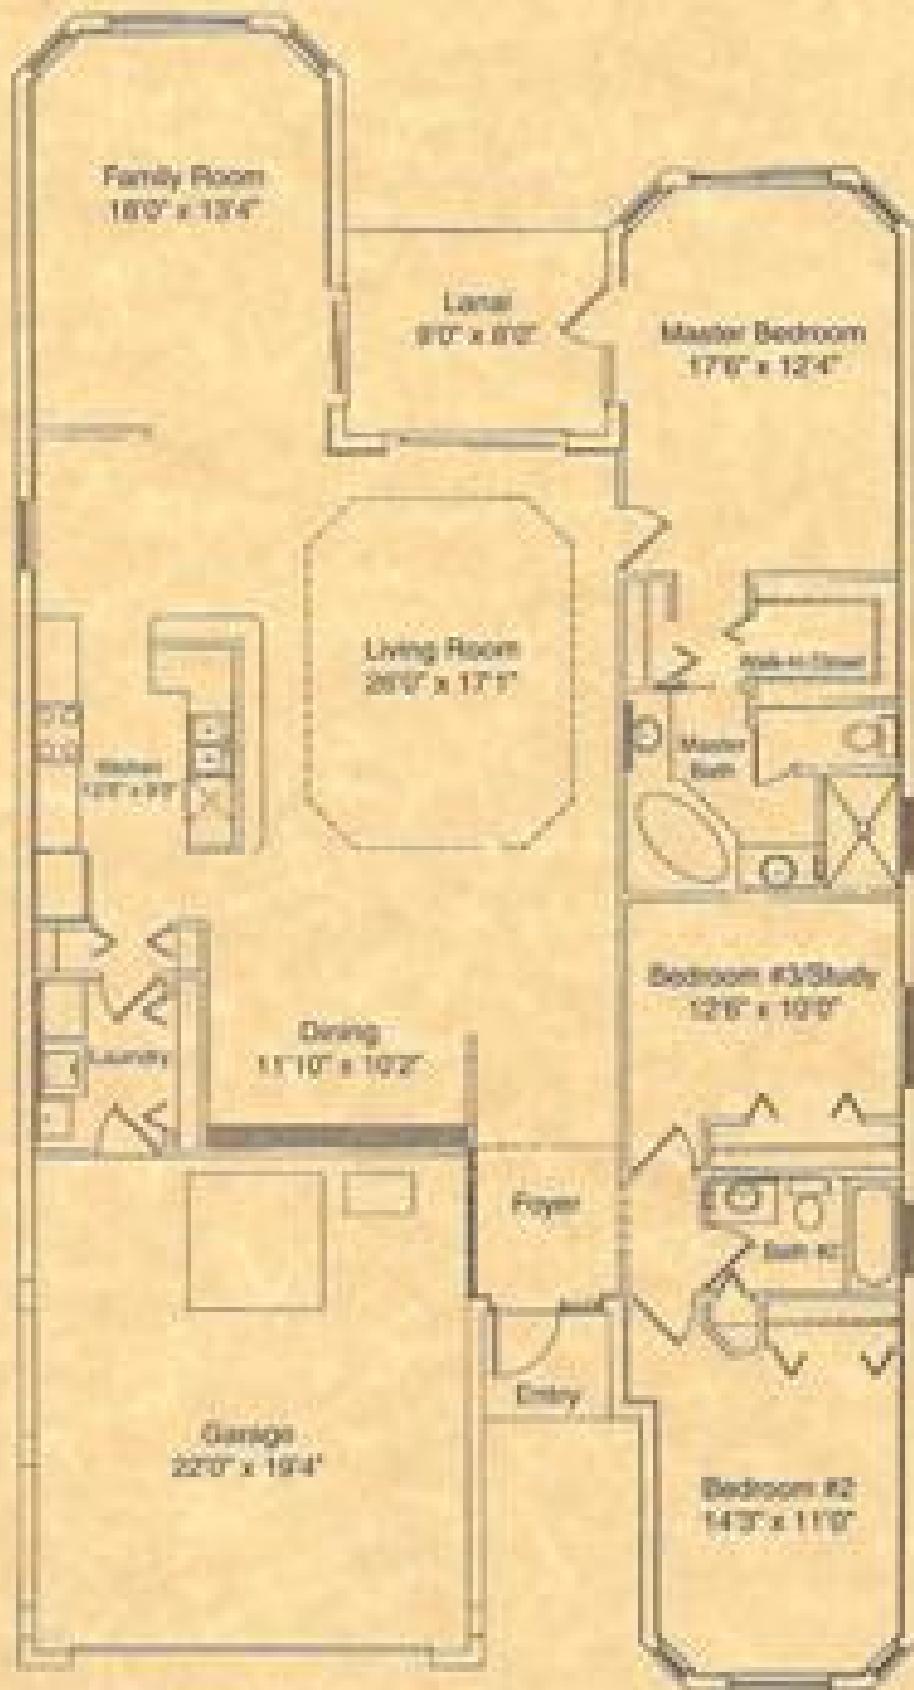

Sheffield

3 Bedrooms, 2 Baths

Family Room, 2 Car Garage

Elevation A

Elevation B

Shefferville

Air Conditioned Living Area:
2,048 sq. ft.

In our continuing efforts to improve our product, Lennar Homes reserves the right to revise specifications without notice. All dimensions shown for room sizes are approximate and may vary. Best representations cannot be relied upon as a concrete stating representation of the developer. For current representation make reference to the brochures and to the documents required by Section 718.503 Florida Statute, to be furnished by developer to a buyer or lessee. Artist rendering is conceptual. Copyright © 2004, Lennar Corporation, Lennar™ and the Lennar™ Logo are trademarks of Lennar Corporation and/or its subsidiaries. All rights reserved. 12/04, CHC0421199.